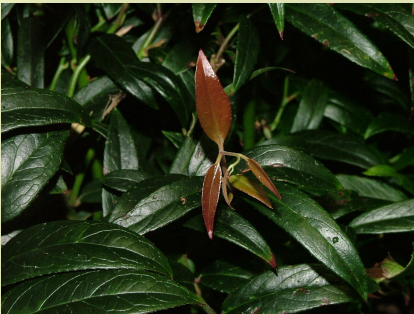

Squirt™ Compact Leucothoe

Leucothoe axillaris 'Squzam'

Height and Spread:	18'-24' tall x 3' wide
Shape and Growth:	Compact, spreading, arching like habit
Plant Type:	Evergreen shrub
Flower:	Creamy white, lightly fragrant
Bloom Time:	Spring
Fruit:	Inconspicuous
Foliage:	Glossy hunter green leaves with rich mahogany new growth with juvenile copper tones
Zone:	4
Light:	Full sun or shade
Soil:	Moist, well-drained, pH 4.5-6.0
Pruning or Shearing:	Not necessary
Landscape Uses:	Good understory shrub, rock garden, border or hedge on slopes along creek beds
Origin/Parentage:	Chance seedling found by Patty Zampini in Perry, OH growing amongst <i>L. fontaesia</i>
Propagation:	Softwood cuttings
Disease Resistance:	No pests or diseases observed to date
Environmental Benefits:	Attracts honey bees

- Leaves are smaller and more narrow ranging from ¾" to 1" and up to 3" in length.
- More compact than the species
- Companion plant for Azaleas and Rhododendrons

o: 440.259.4059 or 4064
f: 440.357.7676

5010 south ridge road
madison, ohio 44057

upshoothort.com

©2011 UpShoot LLC. All rights reserved.